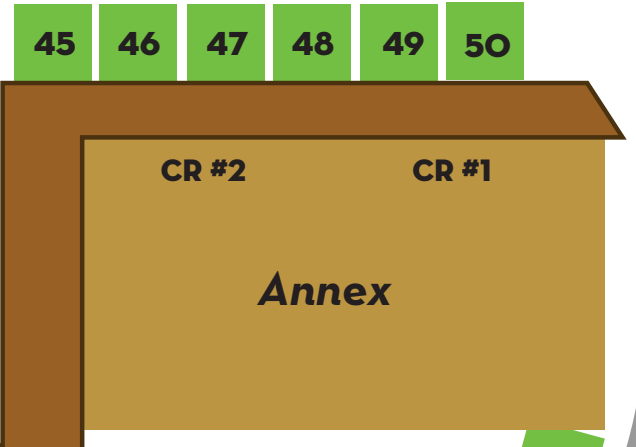

# MAIN LODGE (inside)

*\*VENDOR BOOTH LOCATIONS MAY CHANGE.  
NO VENDOR BOOTH LOCATION IS GUARANTEED.*

# OUTSIDE AREA

\*VENDOR BOOTH LOCATIONS MAY CHANGE.  
NO VENDOR BOOTH LOCATION IS GUARANTEED.

Lift

Trees

FM

FP

HP

INFO

Deck

PI

KK

Food

Food

CR #2

CR #1

Annex

STARBUCKS

Main Lodge

Learning Center

Boardwalk

Flagpole Area

Trees

Walkway

FM