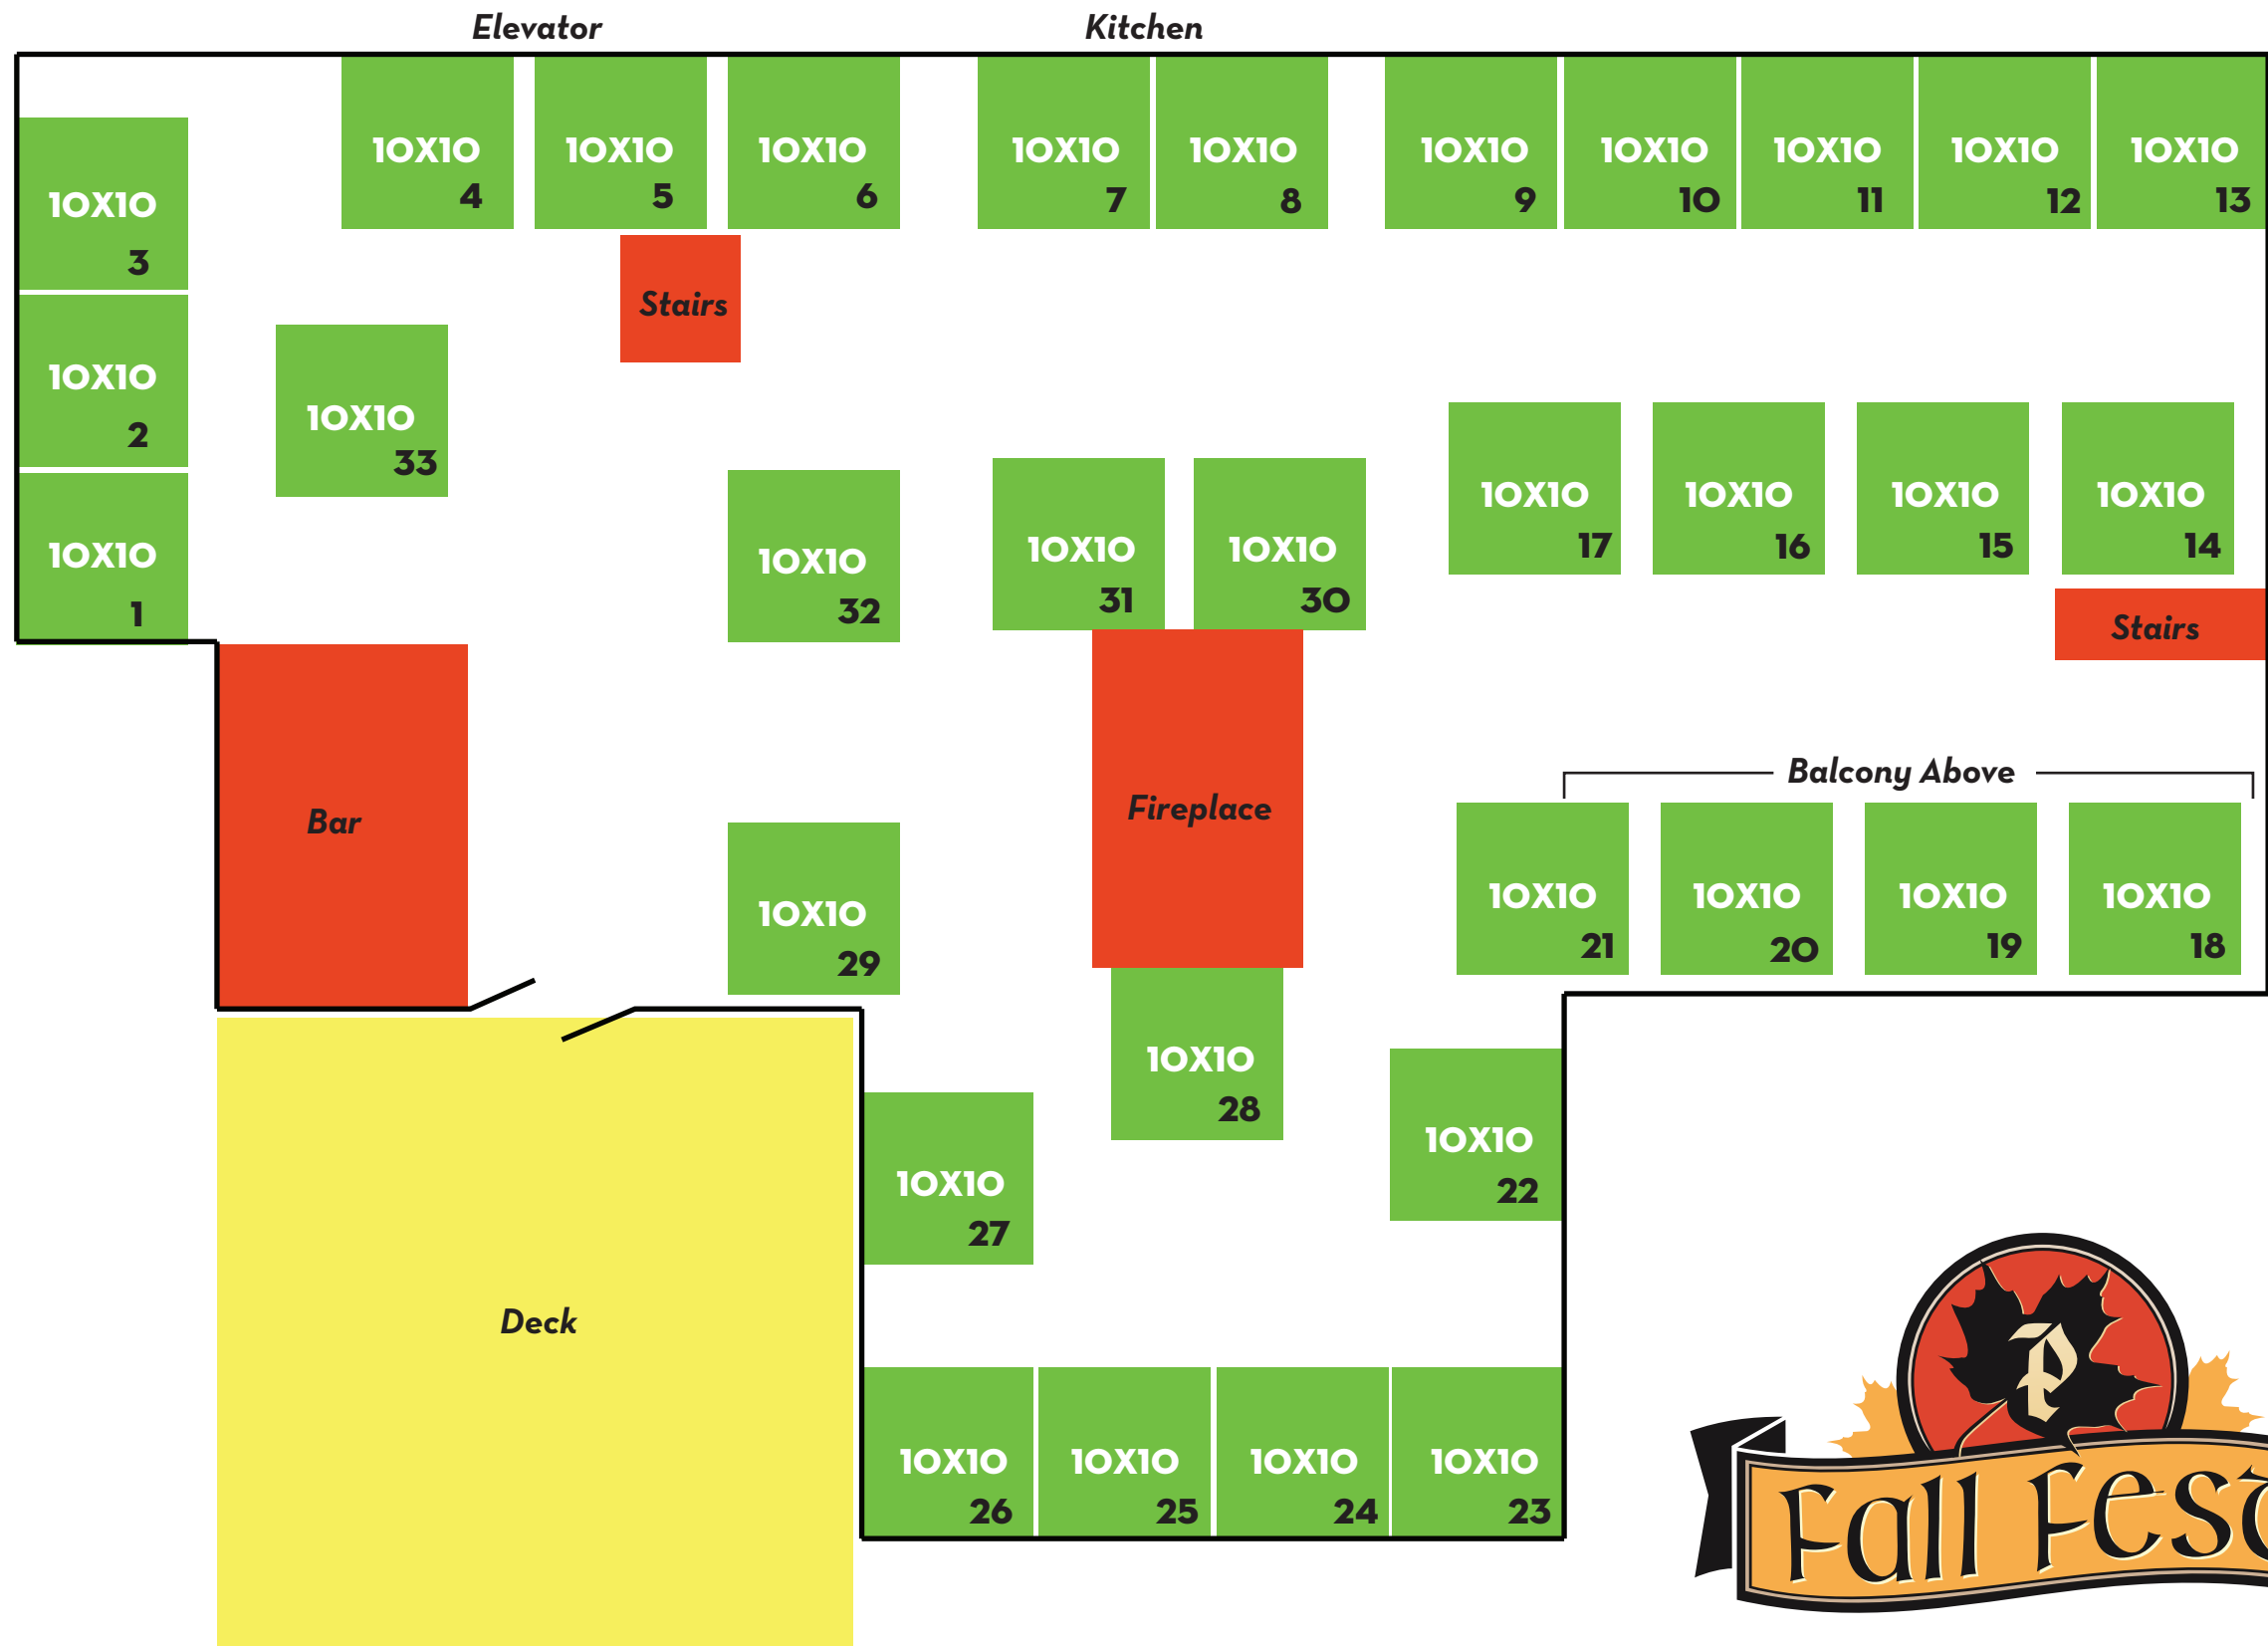

# MAIN LODGE (inside)

*\*VENDOR BOOTH LOCATIONS MAY CHANGE.  
NO VENDOR BOOTH LOCATION IS GUARANTEED.*

# OUTSIDE AREA

\*VENDOR BOOTH LOCATIONS MAY CHANGE.  
NO VENDOR BOOTH LOCATION IS GUARANTEED.

Lift

Trees

FM

FP

HP

INFO

Deck

PI

KK

Food

Food

CR #2

CR #1

Annex

STARBUCKS

Main Lodge

Learning Center

Boardwalk

Flagpole Area

Trees

Walkway

FM